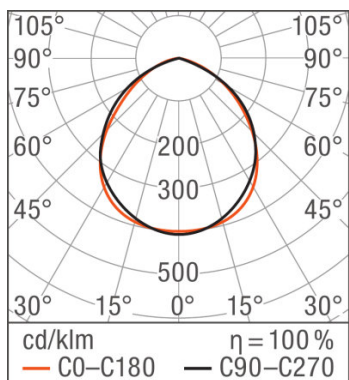

FLOODLIGHT LED 20 W 3000 K BK

FLOODLIGHT LED 150 W 4000 K BK