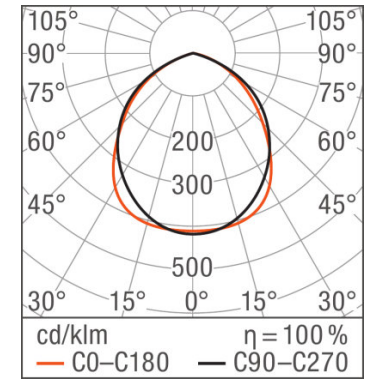

FLOODLIGHT LED 20 W 3000 K WT

FLOODLIGHT LED 100 W 4000 K BK