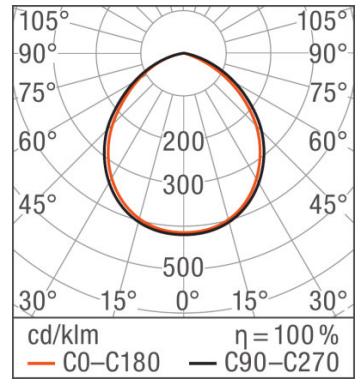

FLOODLIGHT LED 200 W 4000 K BK, BA
200 W 6500 K BK

FLOODLIGHT LED 50 W 3000 K BK