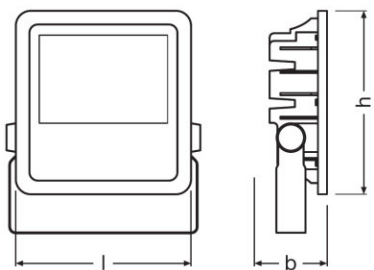

FLOODLIGHT LED 20 W 3000 K WT