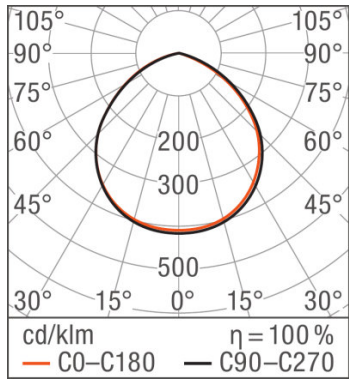

FLOODLIGHT LED 100 W 4000 K BK,
FLOODLIGHT LED 100 W 6500 K BK