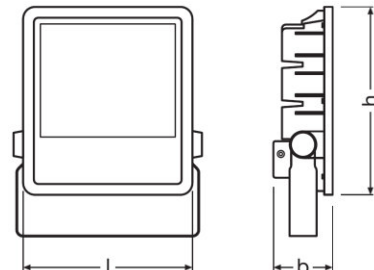

FLOODLIGHT LED 50 W 3000 K WT