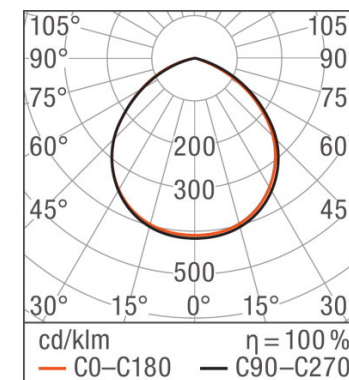

FLOODLIGHT LED 50 W 3000 K BK,
FLOODLIGHT LED 50 W 4000 K BK