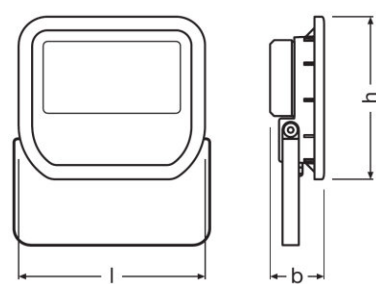

Product description	Type of protection	Standards
FLOODLIGHT LED 200 W 4000 K BK	IP65	CE/CB/TÜV SÜD/EAC/ROHS
BA 200 W 6500 K BK	IP65	CB/TÜV SÜD/EAC/ROHS/CE