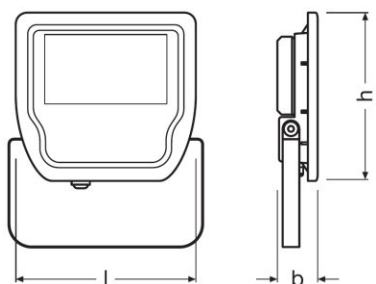

Product description	Type of protection	Standards
FLOODLIGHT LED 200 W 4000 K BK	IP65	CE/CB/TÜV SÜD/EAC/ROHS
BA 200 W 6500 K BK	IP65	CB/TÜV SÜD/EAC/ROHS/CE