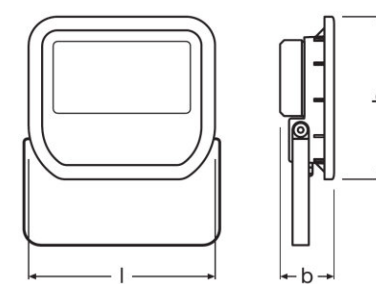

Product description	Type of protection	Standards
FLOODLIGHT LED 200 W 4000 K BK	IP65	CE/CB/TÜV SÜD/EAC/ROHS
BA 200 W 6500 K BK	IP65	CB/TÜV SÜD/EAC/ROHS/CE