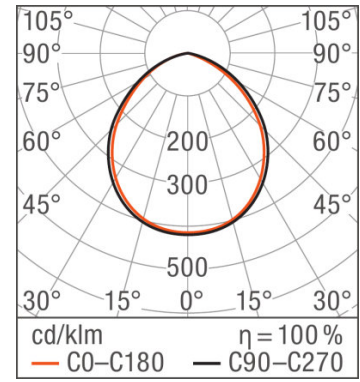

FLOODLIGHT LED 150 W 4000 K BK,
FLOODLIGHT LED 150 W 6500 K BK