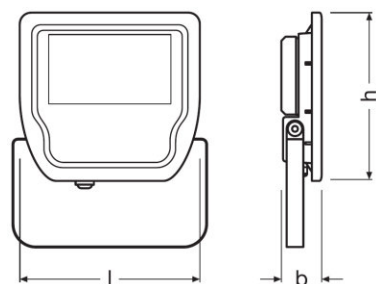

Product description	Type of protection	Standards
FLOODLIGHT LED 200 W 4000 K BK	IP65	CE/CB/TÜV SÜD/EAC/ROHS
BA 200 W 6500 K BK	IP65	CB/TÜV SÜD/EAC/ROHS/CE