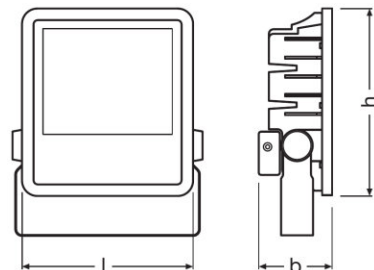

FLOODLIGHT LED 20 W 3000 K BK,
FLOODLIGHT LED 20 W 4000 K BK