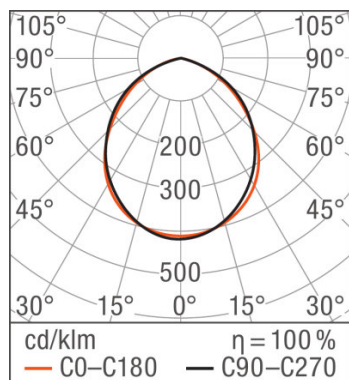

FLOODLIGHT LED 50 W 3000 K WT

FLOODLIGHT LED 200 W 4000 K BK

APPLICATION ADVICE

For more detailed application information and graphics please see product datasheet.

LOGISTICAL DATA

Product code	Product description	Packaging unit (Pieces/Unit)	Dimensions (length x width x height)	Volume	Gross weight
4058075810938	FLOODLIGHT LED 10 W 3000 K WT	Shipping carton box 10	280 mm x 248 mm x 210 mm	14.58 dm³	5.00 g